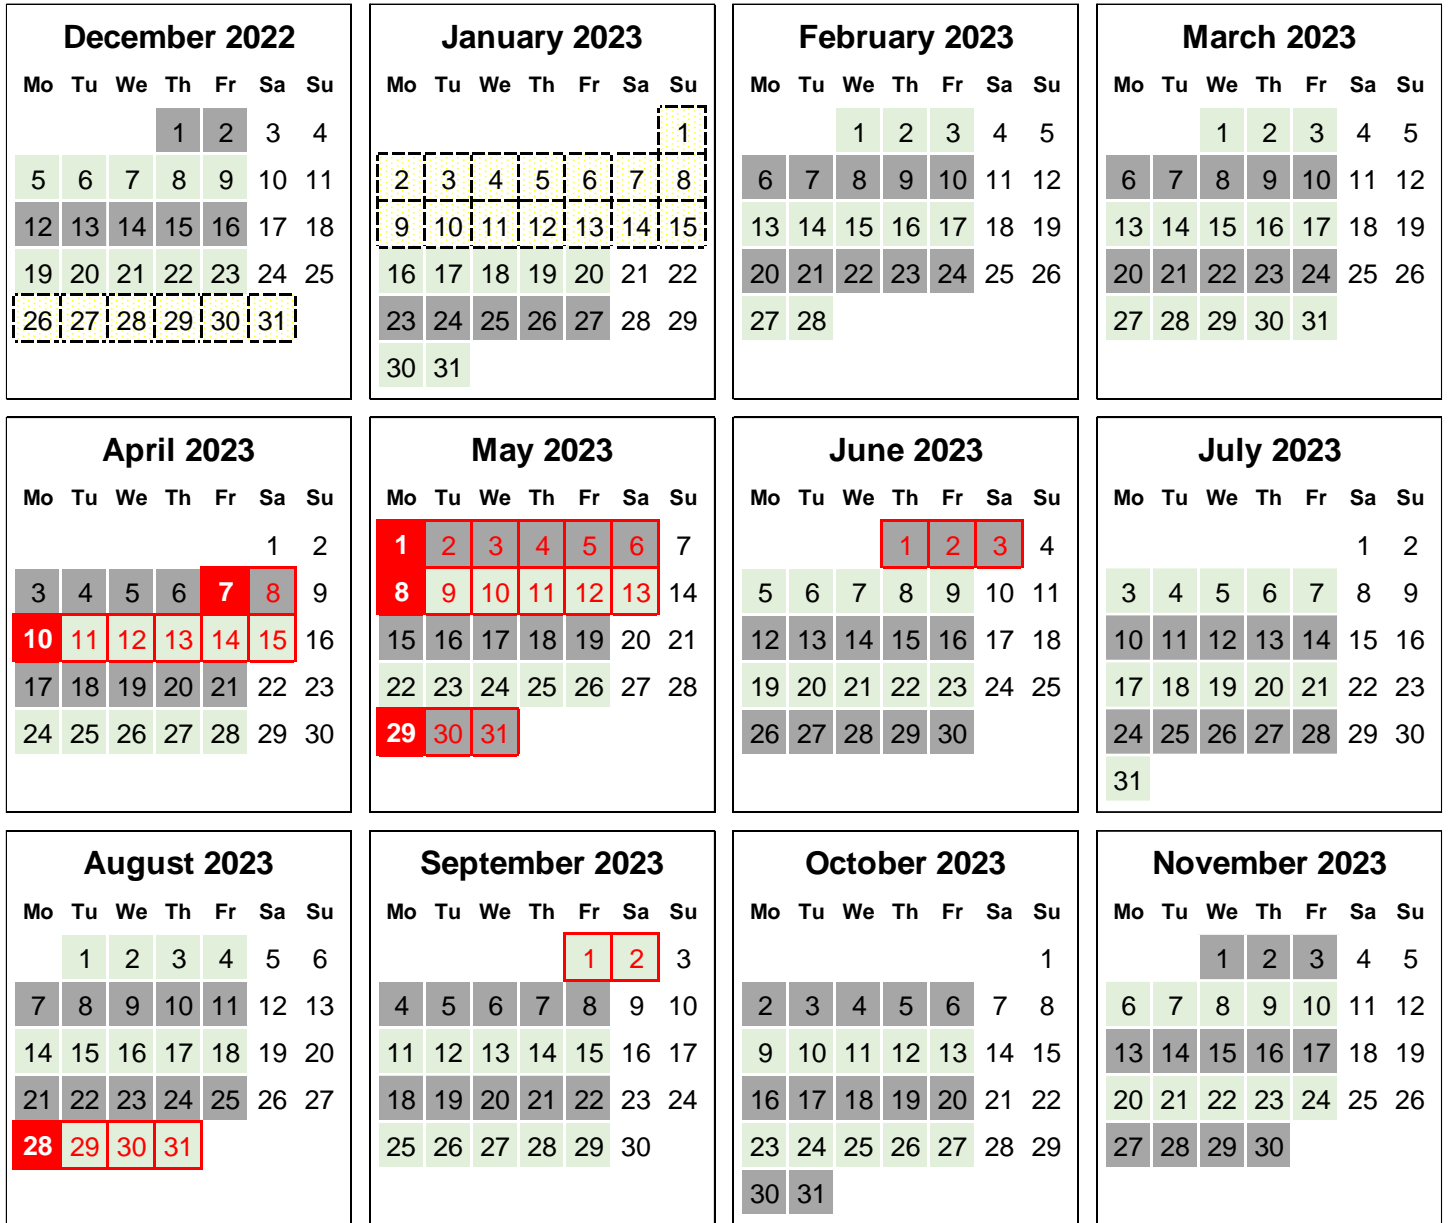

# MID SUFFOLK

## Refuse & Recycling

### Collection Schedule 2023

- REFUSE** (general rubbish) collection week
- RECYCLING** collection week
- Please refer to the MID SUFFOLK Christmas & New Year Waste Collection Schedule 2022-23
- Collections following a bank holiday will be a day later than usual for the rest of the week